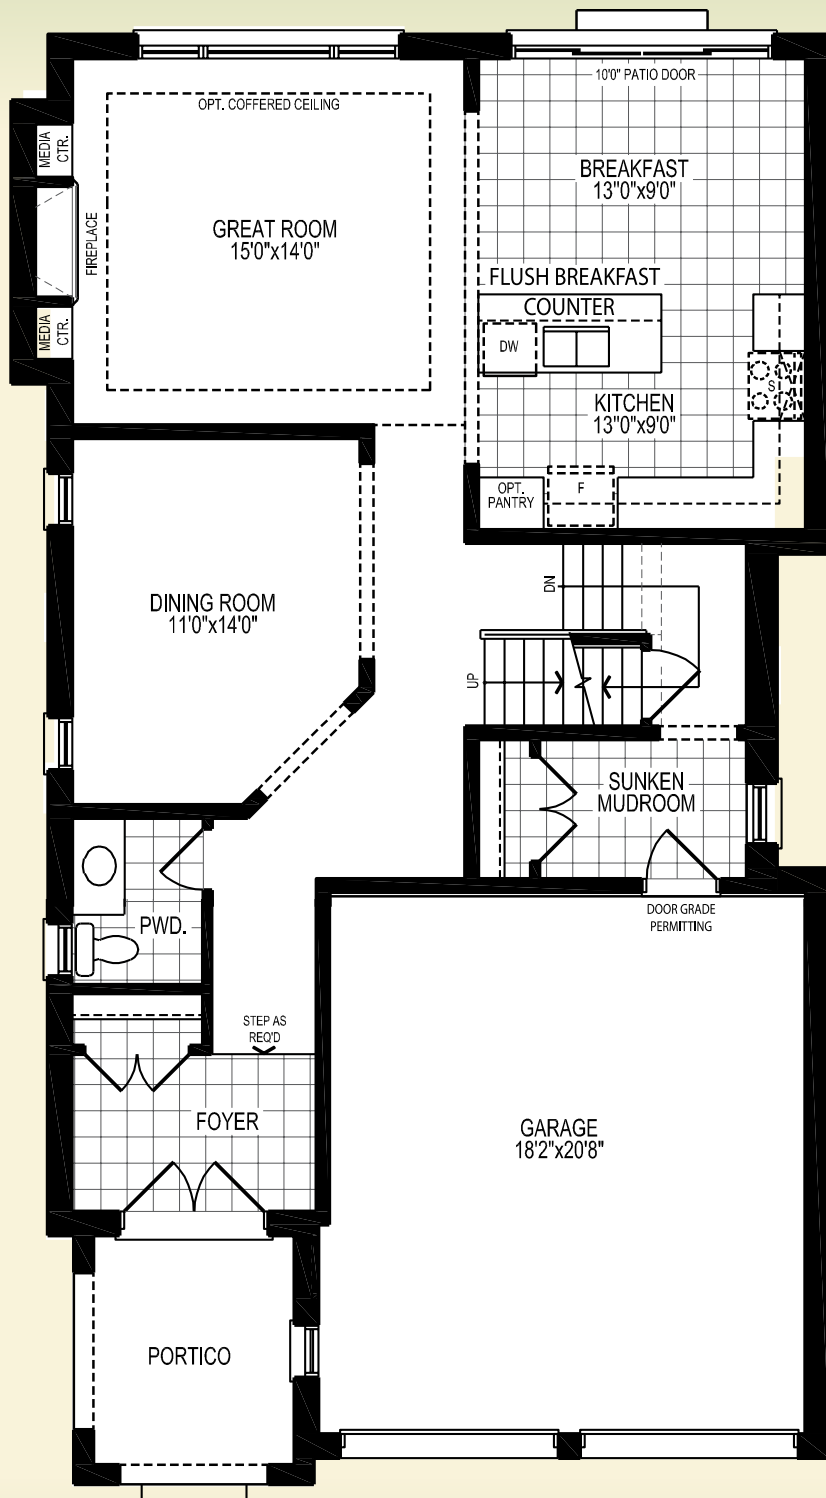

ELEVATION B

Artist Conception Only

Natura
by the Forest

The Kingfisher

3601

2458 Sq.
Ft.

Elev. B

Ground Floor Plan Elev. B

Partial Opt. Ground Floor Plan w/ Finished Basement Landing Elev. B

Partial Ground Floor Plan for Alternate Mudroom Elev. B

Partial Opt. Basement Plan w/ Finished Basement Landing Elev. B

Second Floor Plan Elev. B

Basement Plan Elev. B

Materials, specifications, colours and floor plans are subject to change without notice. All renderings are Artist Conceptions Only.
All floor plans are approximate dimensions. Media centre standard where applicable.
Actual usable floor space may vary from the stated floor area. E. & O. E.