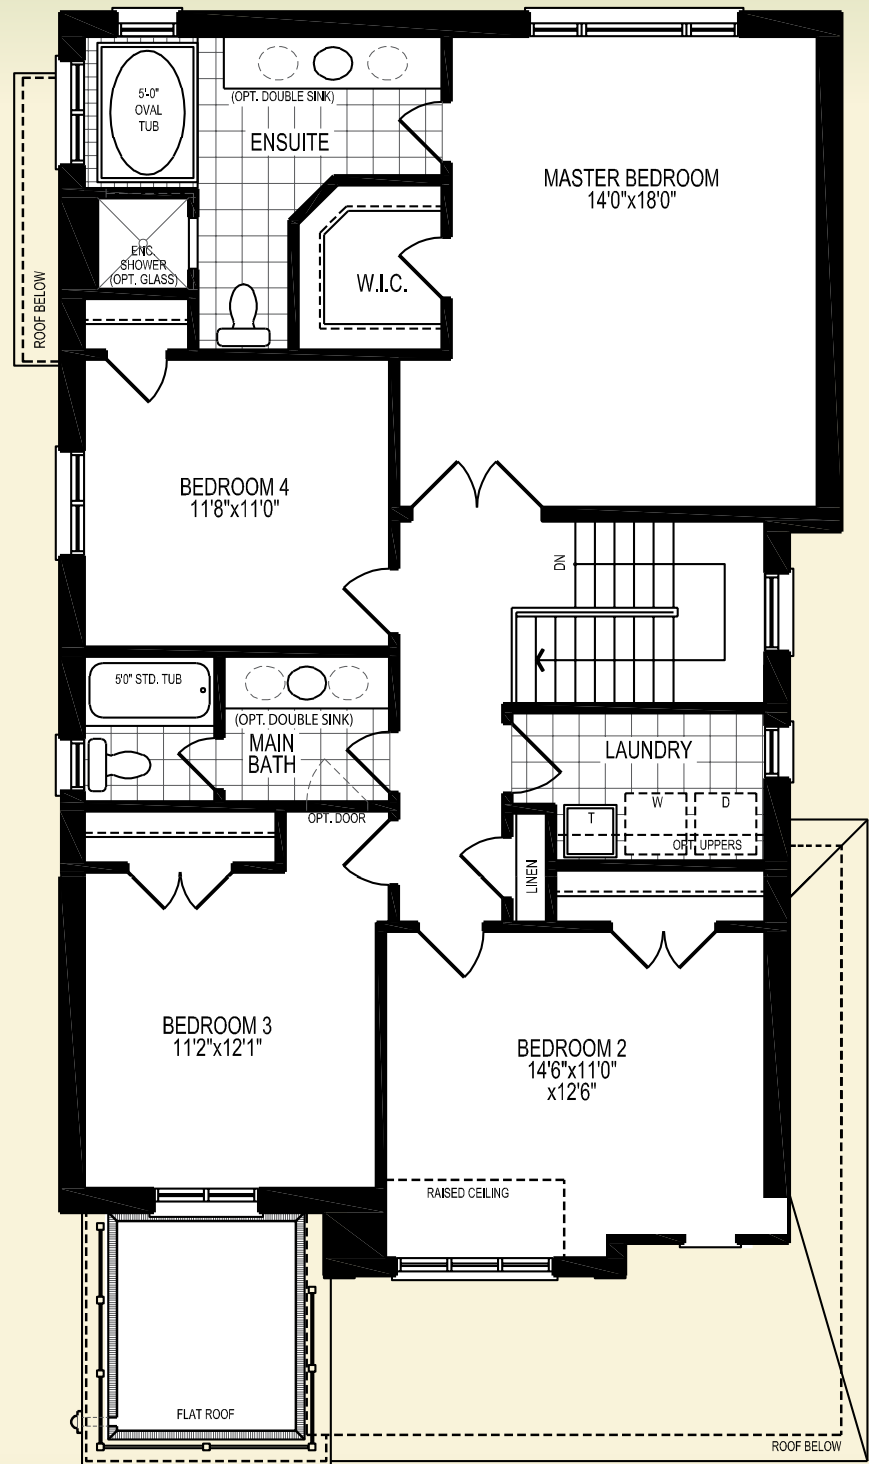

ELEVATION B

Artist Conception Only

Natura
by the Forest

The Kingfisher

3601

2458 Sq.
Ft.

Elev. B

Ground Floor Plan Elev. B

Partial Opt. Ground Floor Plan w/ Finished Basement Landing Elev. B

Partial Ground Floor Plan for Alternate Mudroom Elev. B

Partial Opt. Basement Plan w/ Finished Basement Landing Elev. B

Second Floor Plan Elev. B

Basement Plan Elev. B

Materials, specifications, colours and floor plans are subject to change without notice. All renderings are Artist Conceptions Only.
All floor plans are approximate dimensions. Media centre standard where applicable.
Actual usable floor space may vary from the stated floor area. E. & O. E.