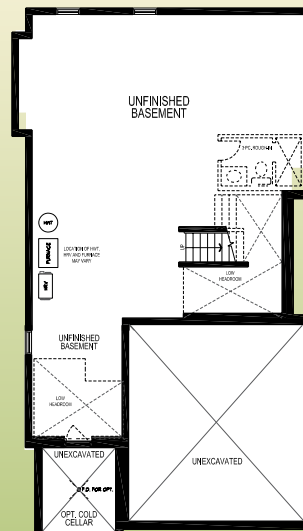

ELEVATION B

Artist Conception Only

Natura
by the Forest

The Kingfisher

3601

2458 Sq.
Ft.

Elev. B

Ground Floor Plan Elev. B

Partial Opt. Ground Floor Plan w/ Finished Basement Landing Elev. B

Partial Ground Floor Plan for Alternate Mudroom Elev. B

Partial Opt. Basement Plan w/ Finished Basement Landing Elev. B

Second Floor Plan Elev. B

Basement Plan Elev. B

Materials, specifications, colours and floor plans are subject to change without notice. All renderings are Artist Conceptions Only.
All floor plans are approximate dimensions. Media centre standard where applicable.
Actual usable floor space may vary from the stated floor area. E. & O. E.