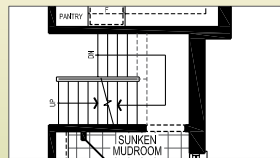

ELEVATION B

Artist Conception Only

Natura
by the Forest

The Kingfisher

3601

2458 Sq.
Ft.

Elev. B

Ground Floor Plan Elev. B

Partial Opt. Ground Floor Plan w/ Finished Basement Landing Elev. B

Partial Ground Floor Plan for Alternate Mudroom Elev. B

Partial Opt. Basement Plan w/ Finished Basement Landing Elev. B

Second Floor Plan Elev. B