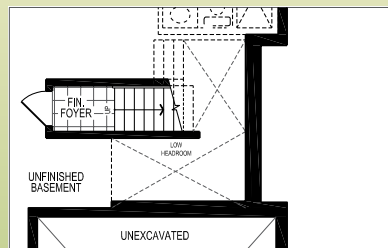

ELEVATION B

Artist Conception Only

Natura
by the Forest

The Kingfisher

3601

2458 Sq.
Ft.

Elev. B

Ground Floor Plan Elev. B

Partial Opt. Ground Floor Plan w/ Finished Basement Landing Elev. B

Partial Ground Floor Plan for Alternate Mudroom Elev. B

Partial Opt. Basement Plan w/ Finished Basement Landing Elev. B

Second Floor Plan Elev. B

Basement Plan Elev. B

Materials, specifications, colours and floor plans are subject to change without notice. All renderings are Artist Conceptions Only.
All floor plans are approximate dimensions. Media centre standard where applicable.
Actual usable floor space may vary from the stated floor area. E. & O. E.