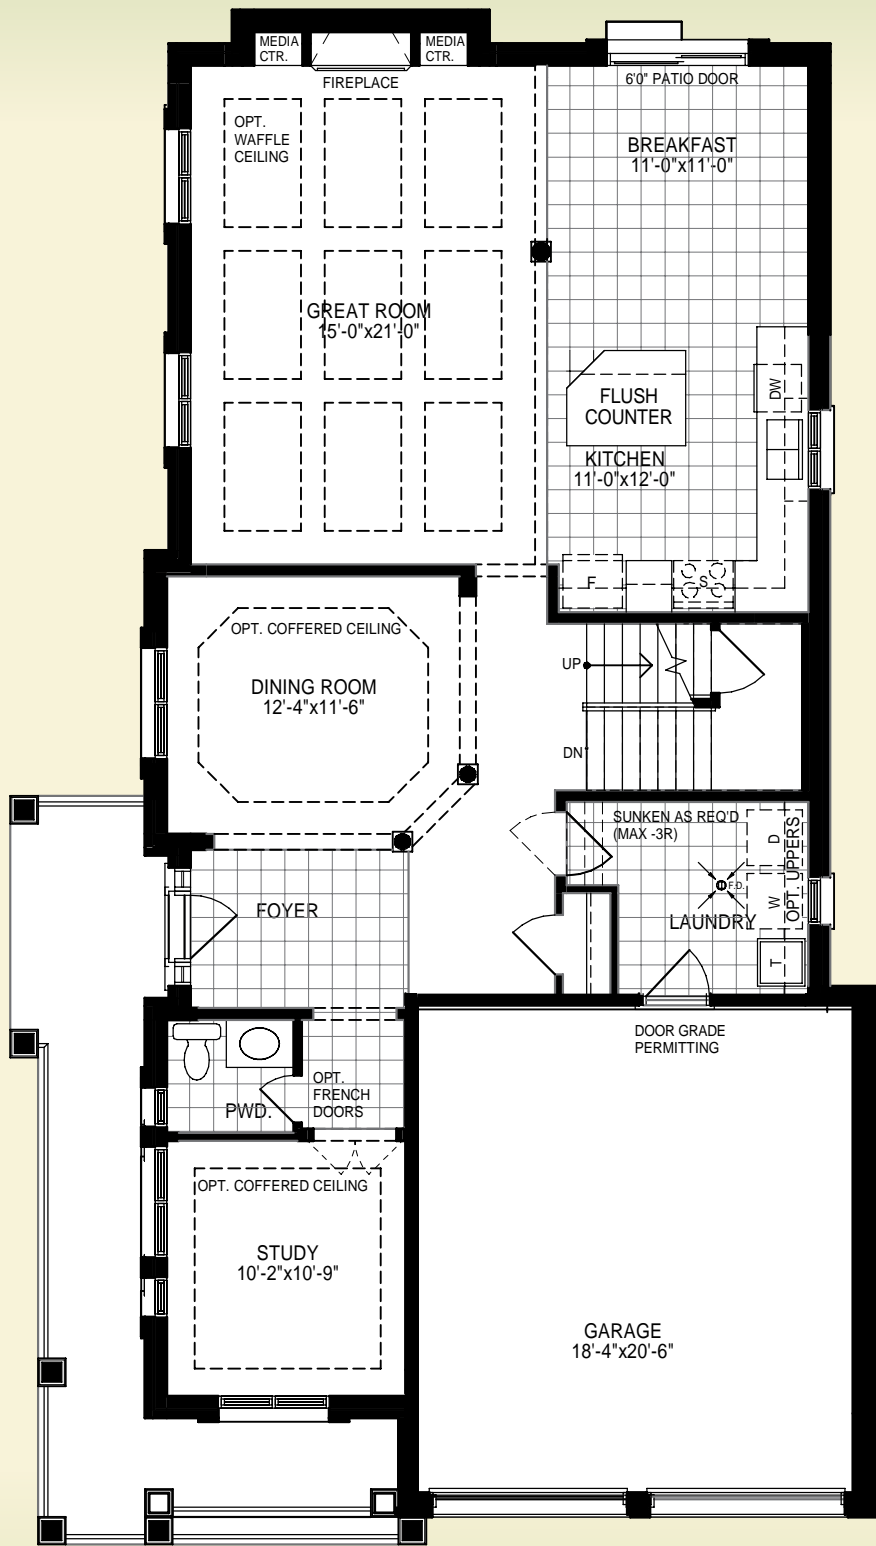

ELEVATION B

Artist Conception Only

Natura
by the Forest

The Cardinal

2830 Sq.
Ft.
Elev. B

3604

Materials, specifications, colours and floor plans are subject to change without notice. All renderings are Artist Conceptions Only. All floor plans are approximate dimensions. Media centre standard where applicable. Actual usable floor space may vary from the stated floor area. E. & O. E.