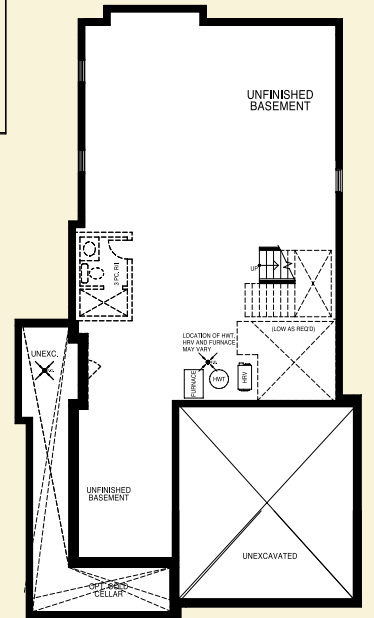

ELEVATION B

Artist Conception Only

Natura
by the Forest

The Cardinal

2830 Sq.
Ft.
Elev. B

3604

Materials, specifications, colours and floor plans are subject to change without notice. All renderings are Artist Conceptions Only. All floor plans are approximate dimensions. Media centre standard where applicable. Actual usable floor space may vary from the stated floor area. E. & O. E.