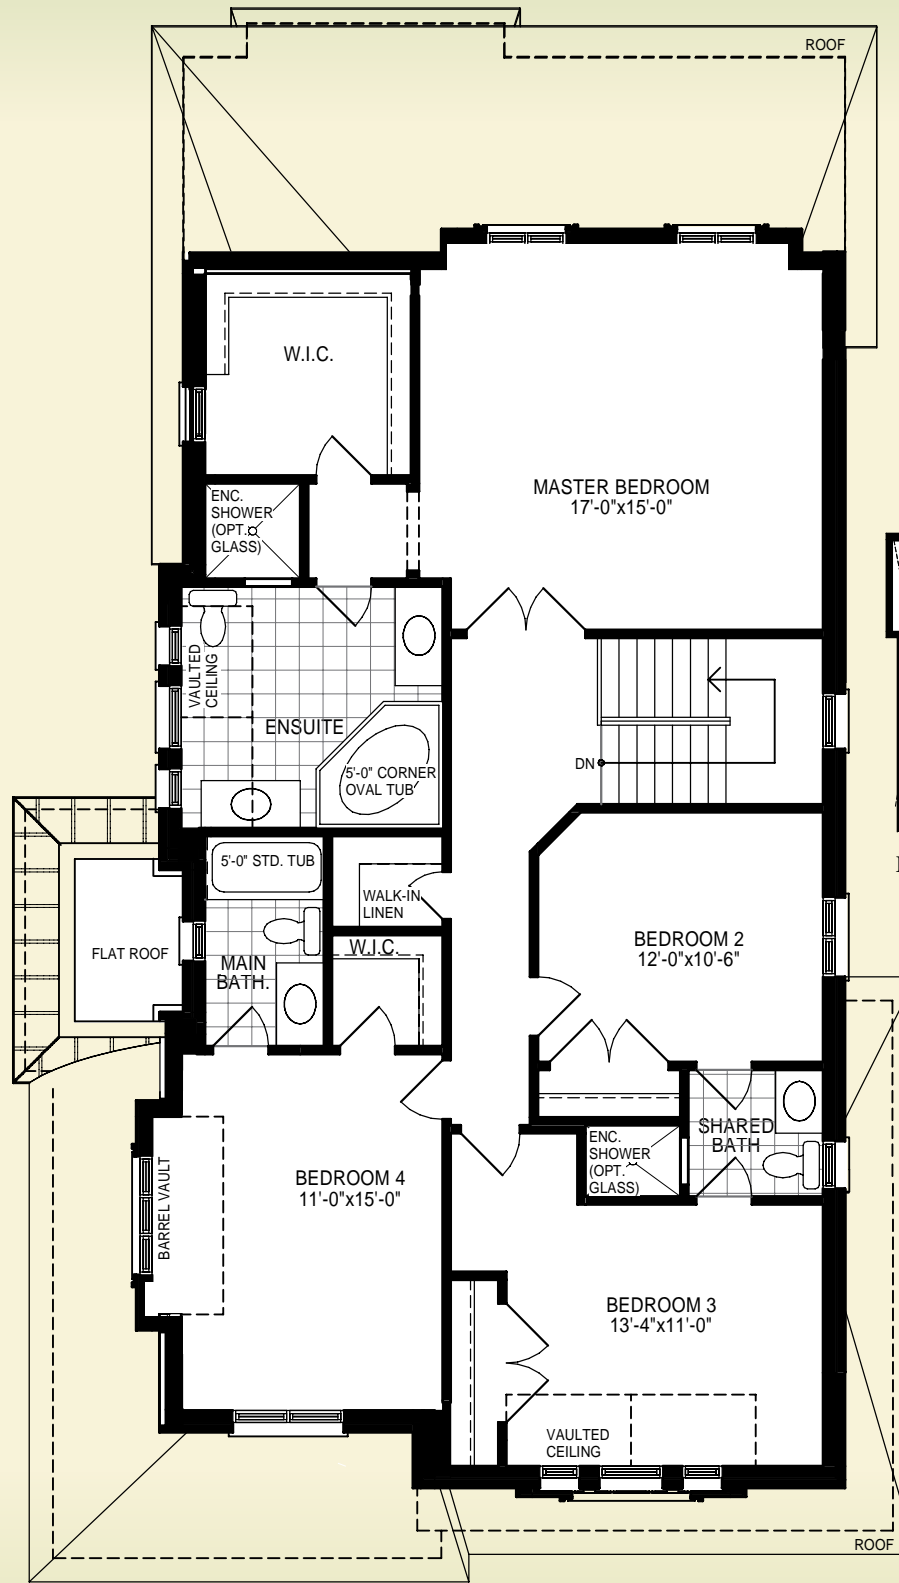

ELEVATION B

Artist Conception Only

Natura
by the Forest

The Cardinal

2830 Sq.
Ft.
Elev. B

3604

Materials, specifications, colours and floor plans are subject to change without notice. All renderings are Artist Conceptions Only. All floor plans are approximate dimensions. Media centre standard where applicable. Actual usable floor space may vary from the stated floor area. E. & O. E.